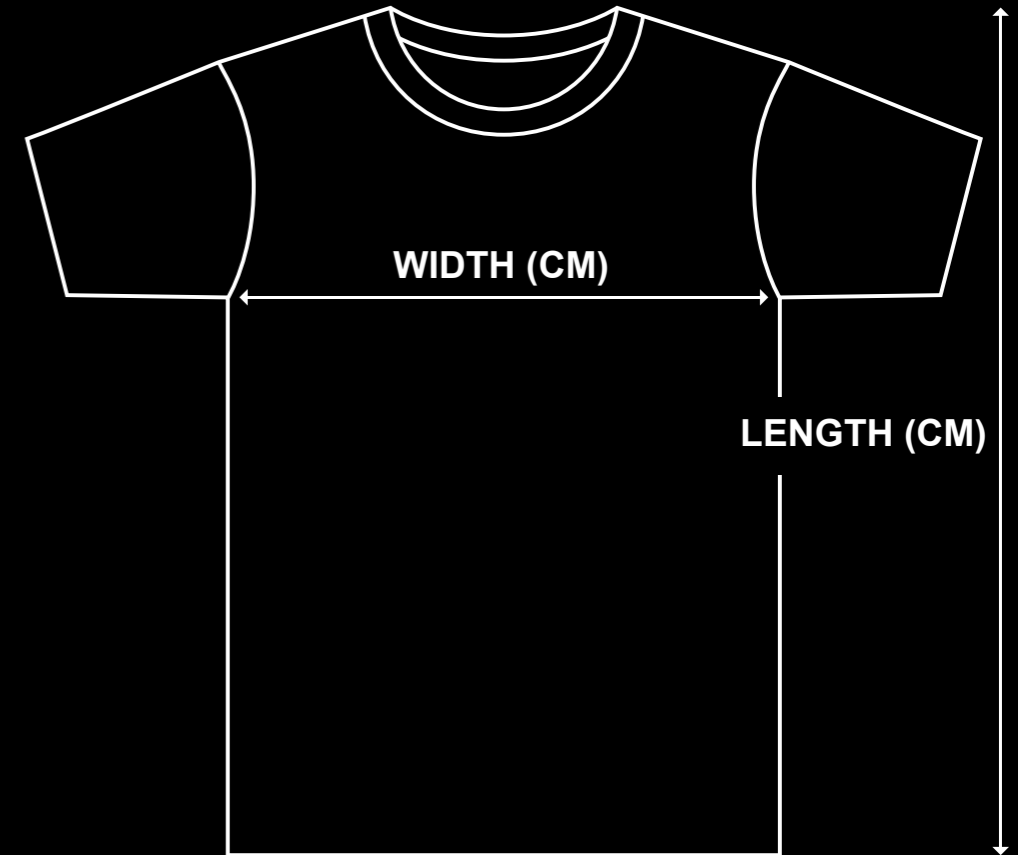

SIZE & CARE GUIDE

Fat Punk Studio Clothing

MENS T-SHIRTS

SIZE	S	M	L	XL	2XL
WIDTH (CM)	46	51	56	61	66
LENGTH (CM)	68	70	73	75	79

WOMENS T-SHIRTS

SIZE	S	M	L	XL	2XL
WIDTH (CM)	41	43	46	48	56
LENGTH (CM)	60	62	63	65	72