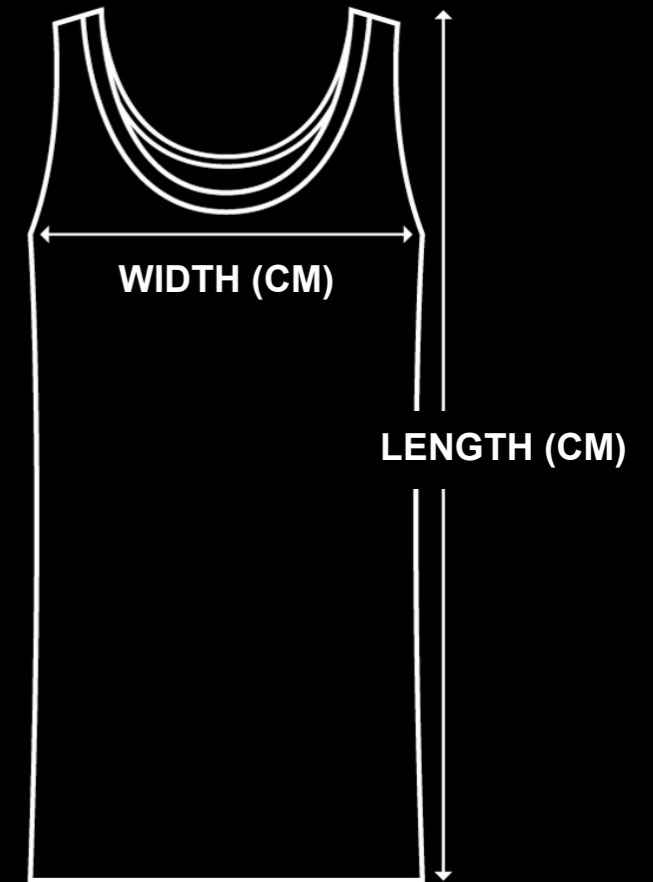

# SIZE & CARE GUIDE

Fat Punk Studio Clothing

## WOMENS VEST TOPS / SINGLETS

SIZE	XS	S	M	L	XL
WIDTH (CM)	40	42.5	45	47.5	50
LENGTH (CM)	68	69.5	71	72.5	74

## MENS VEST TOPS / SINGLETS

SIZE	S	M	L	XL	2XL
WIDTH (CM)	46	49	52	55	58
LENGTH (CM)	73	77	80	83	85